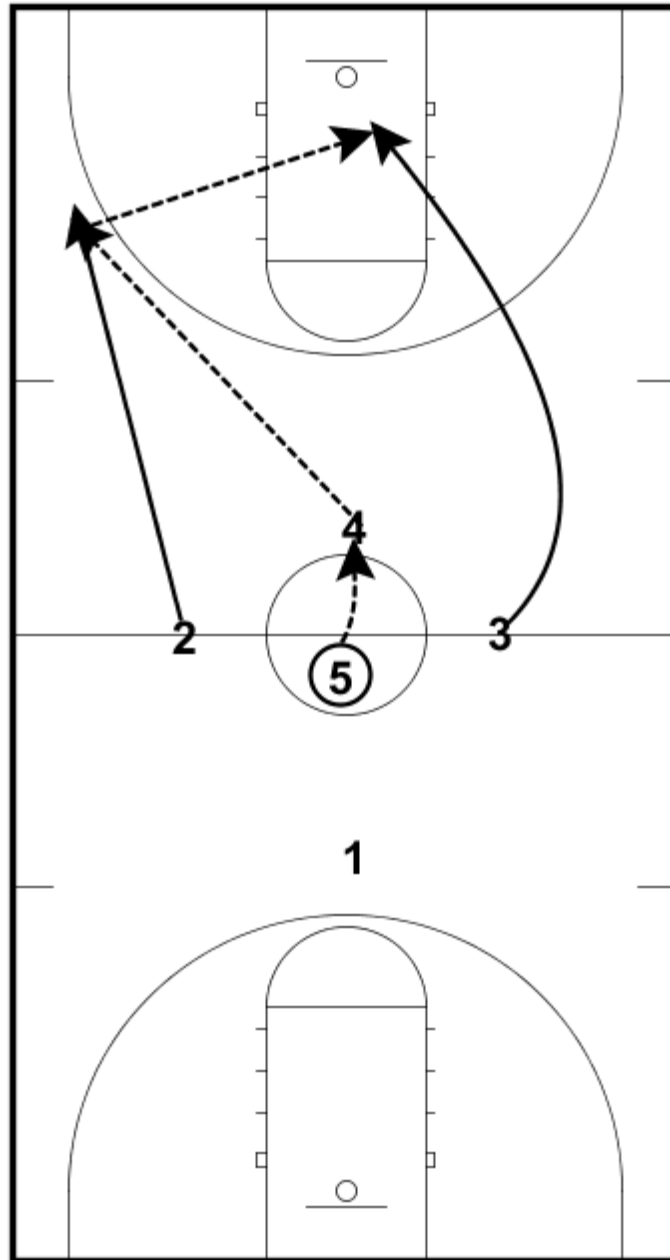

DIAGRAM 2

IZZO TIP-OFF PLAY - [2] CRUNCH-TIME

When Izzo is sure he will win tip-off, he runs this simple backdoor play.