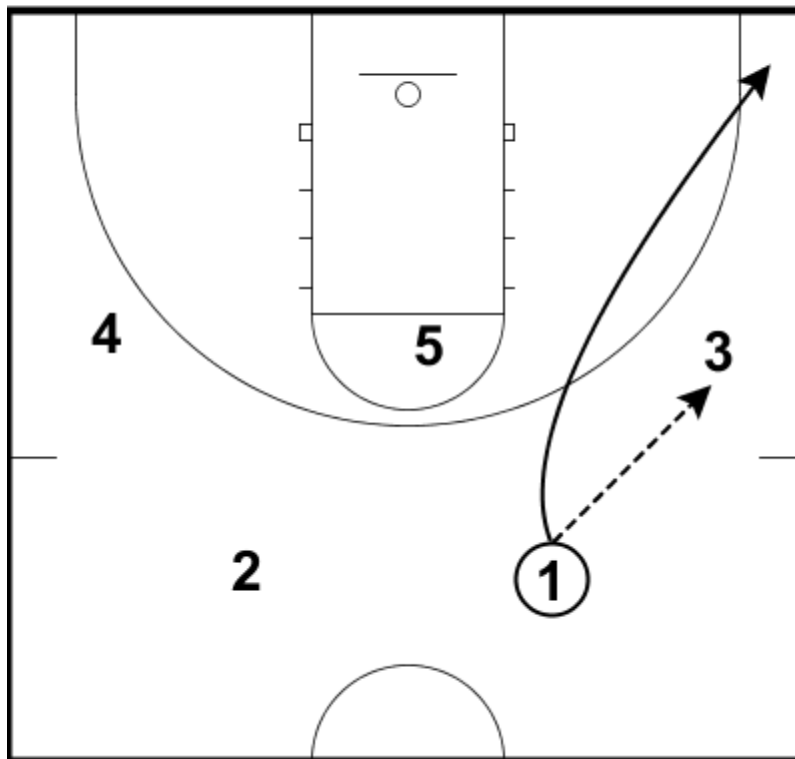

Being a big fan of the Beilein offense, it's a pleasure to offer you this great option from a great offense.

**When:** November 29<sup>th</sup> 2009

**Score:** 57-61

**Situation:** 3:10 left in the game

**Possession:** Michigan

DIAGRAM 1

# MICHIGAN V ALABAMA [1]

Pass and cut strong.

DIAGRAM 2

MICHIGAN V ALABAMA  
[1]

2, instead of cutting to ball block, pops up. 3 then executes the famous Princeton fake-screen.

DIAGRAM 3

MICHIGAN V ALABAMA  
[1]