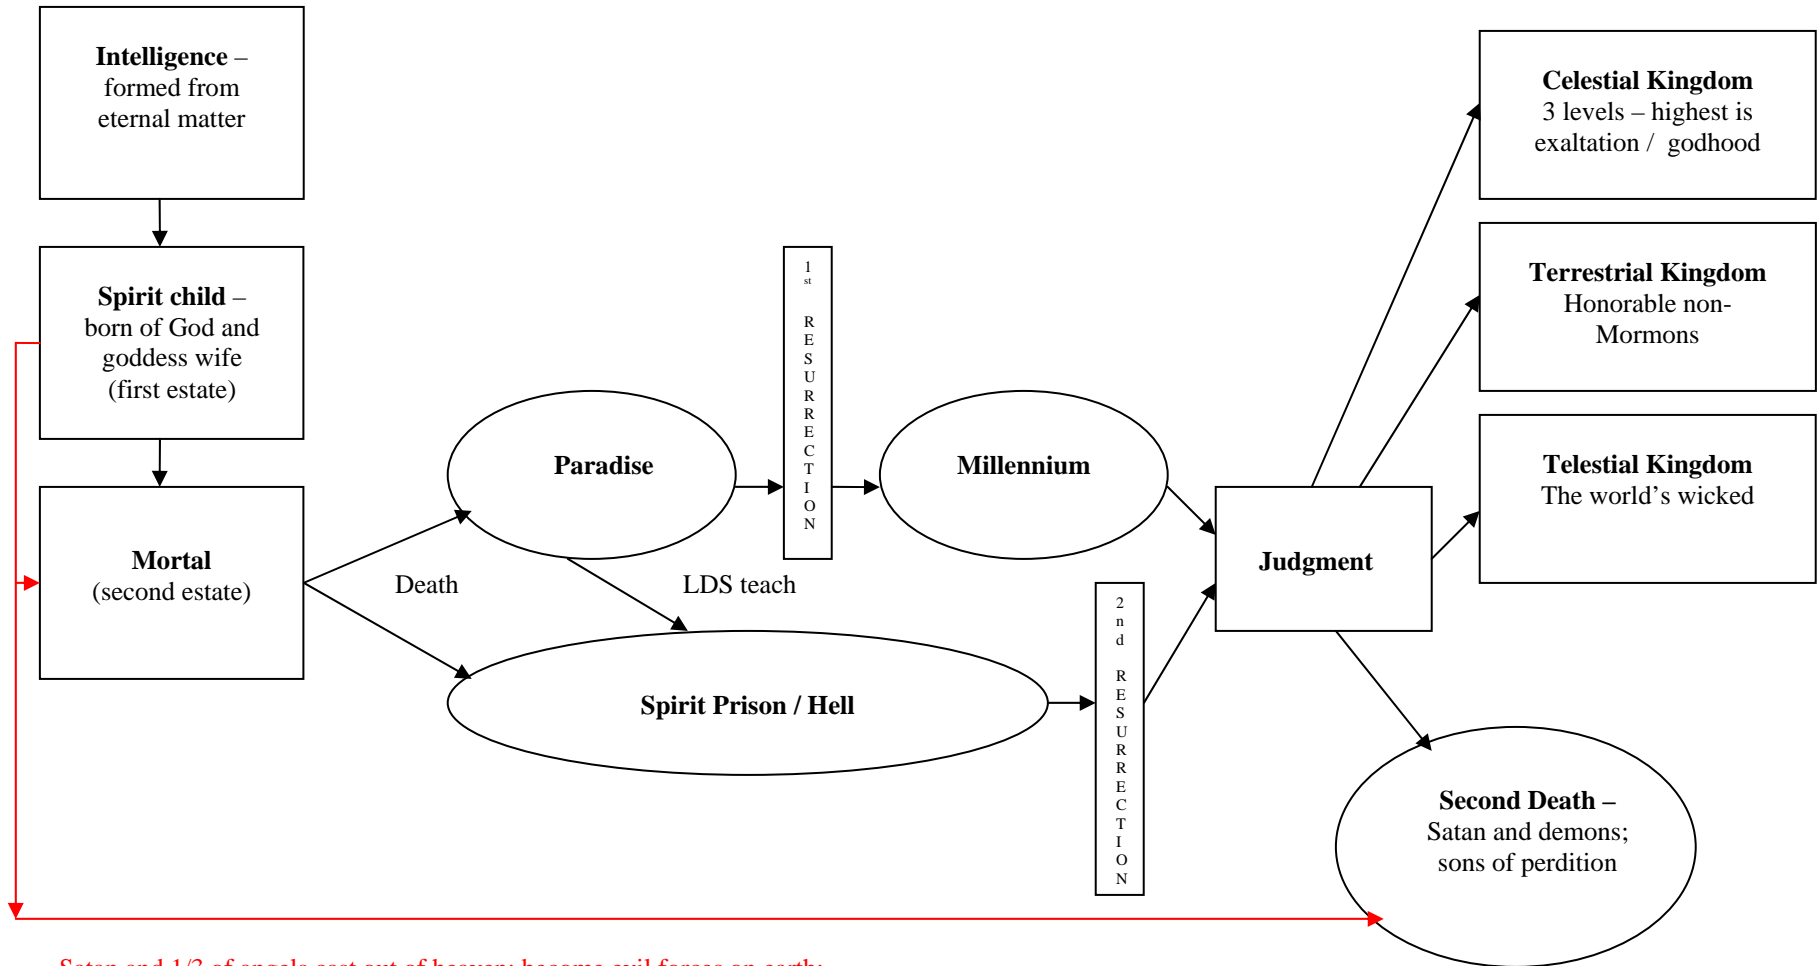

# The Mormon Doctrine of Eternal Progression

Satan and 1/3 of angels cast out of heaven; become evil forces on earth; no chance for bodies

Information for this chart came from numerous sources, but most helpful was [www.utlm.org](http://www.utlm.org).