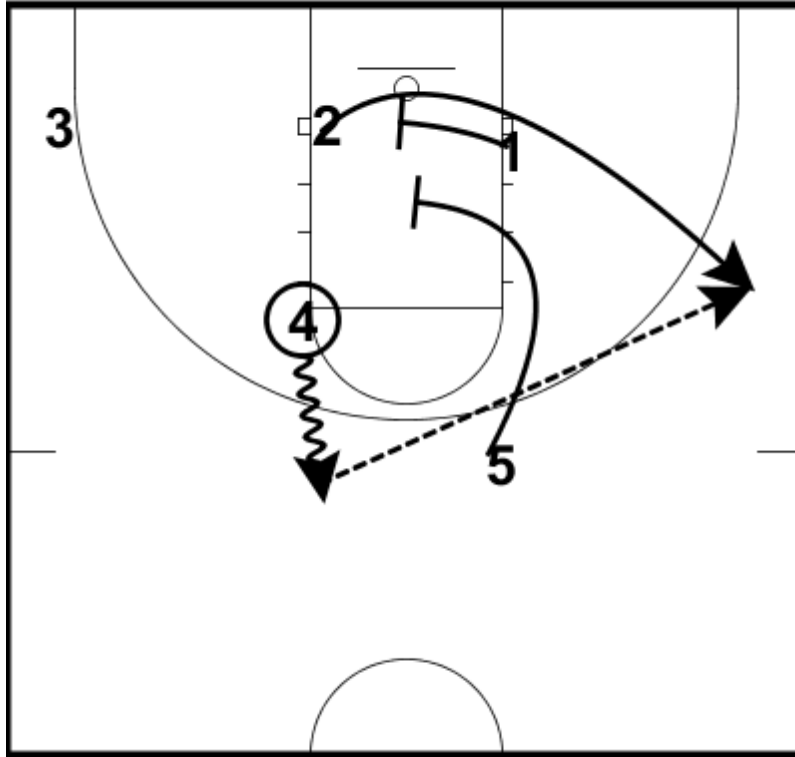

Situation: 3:06 left in the game

Score: 62-57

Possession: UCLA

DIAGRAM 1

BUTLER V UCLA [2]

Building Blocks

3 clears, 1 looks for a lob pass.

DIAGRAM 2

BUTLER V UCLA [2]

Building Blocks

If 1 isn't open, 2 gets the double on the right side.