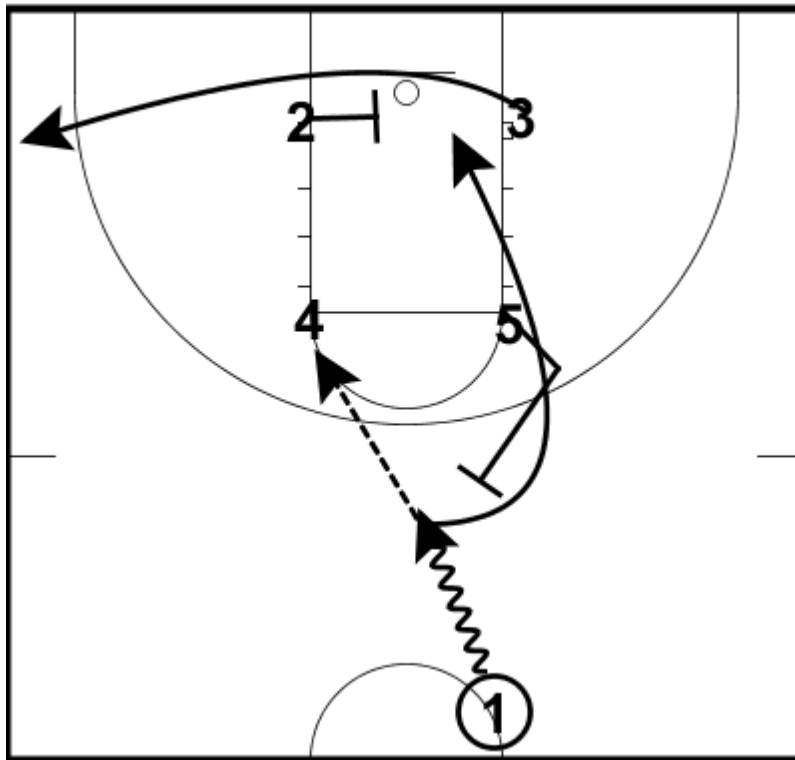

Situation: 3:06 left in the game

Score: 62-57

Possession: UCLA

DIAGRAM 1

BUTLER V UCLA [2]

Building Blocks

3 clears, 1 looks for a lob pass.

DIAGRAM 2

BUTLER V UCLA [2]

Building Blocks

If 1 isn't open, 2 gets the double on the right side.